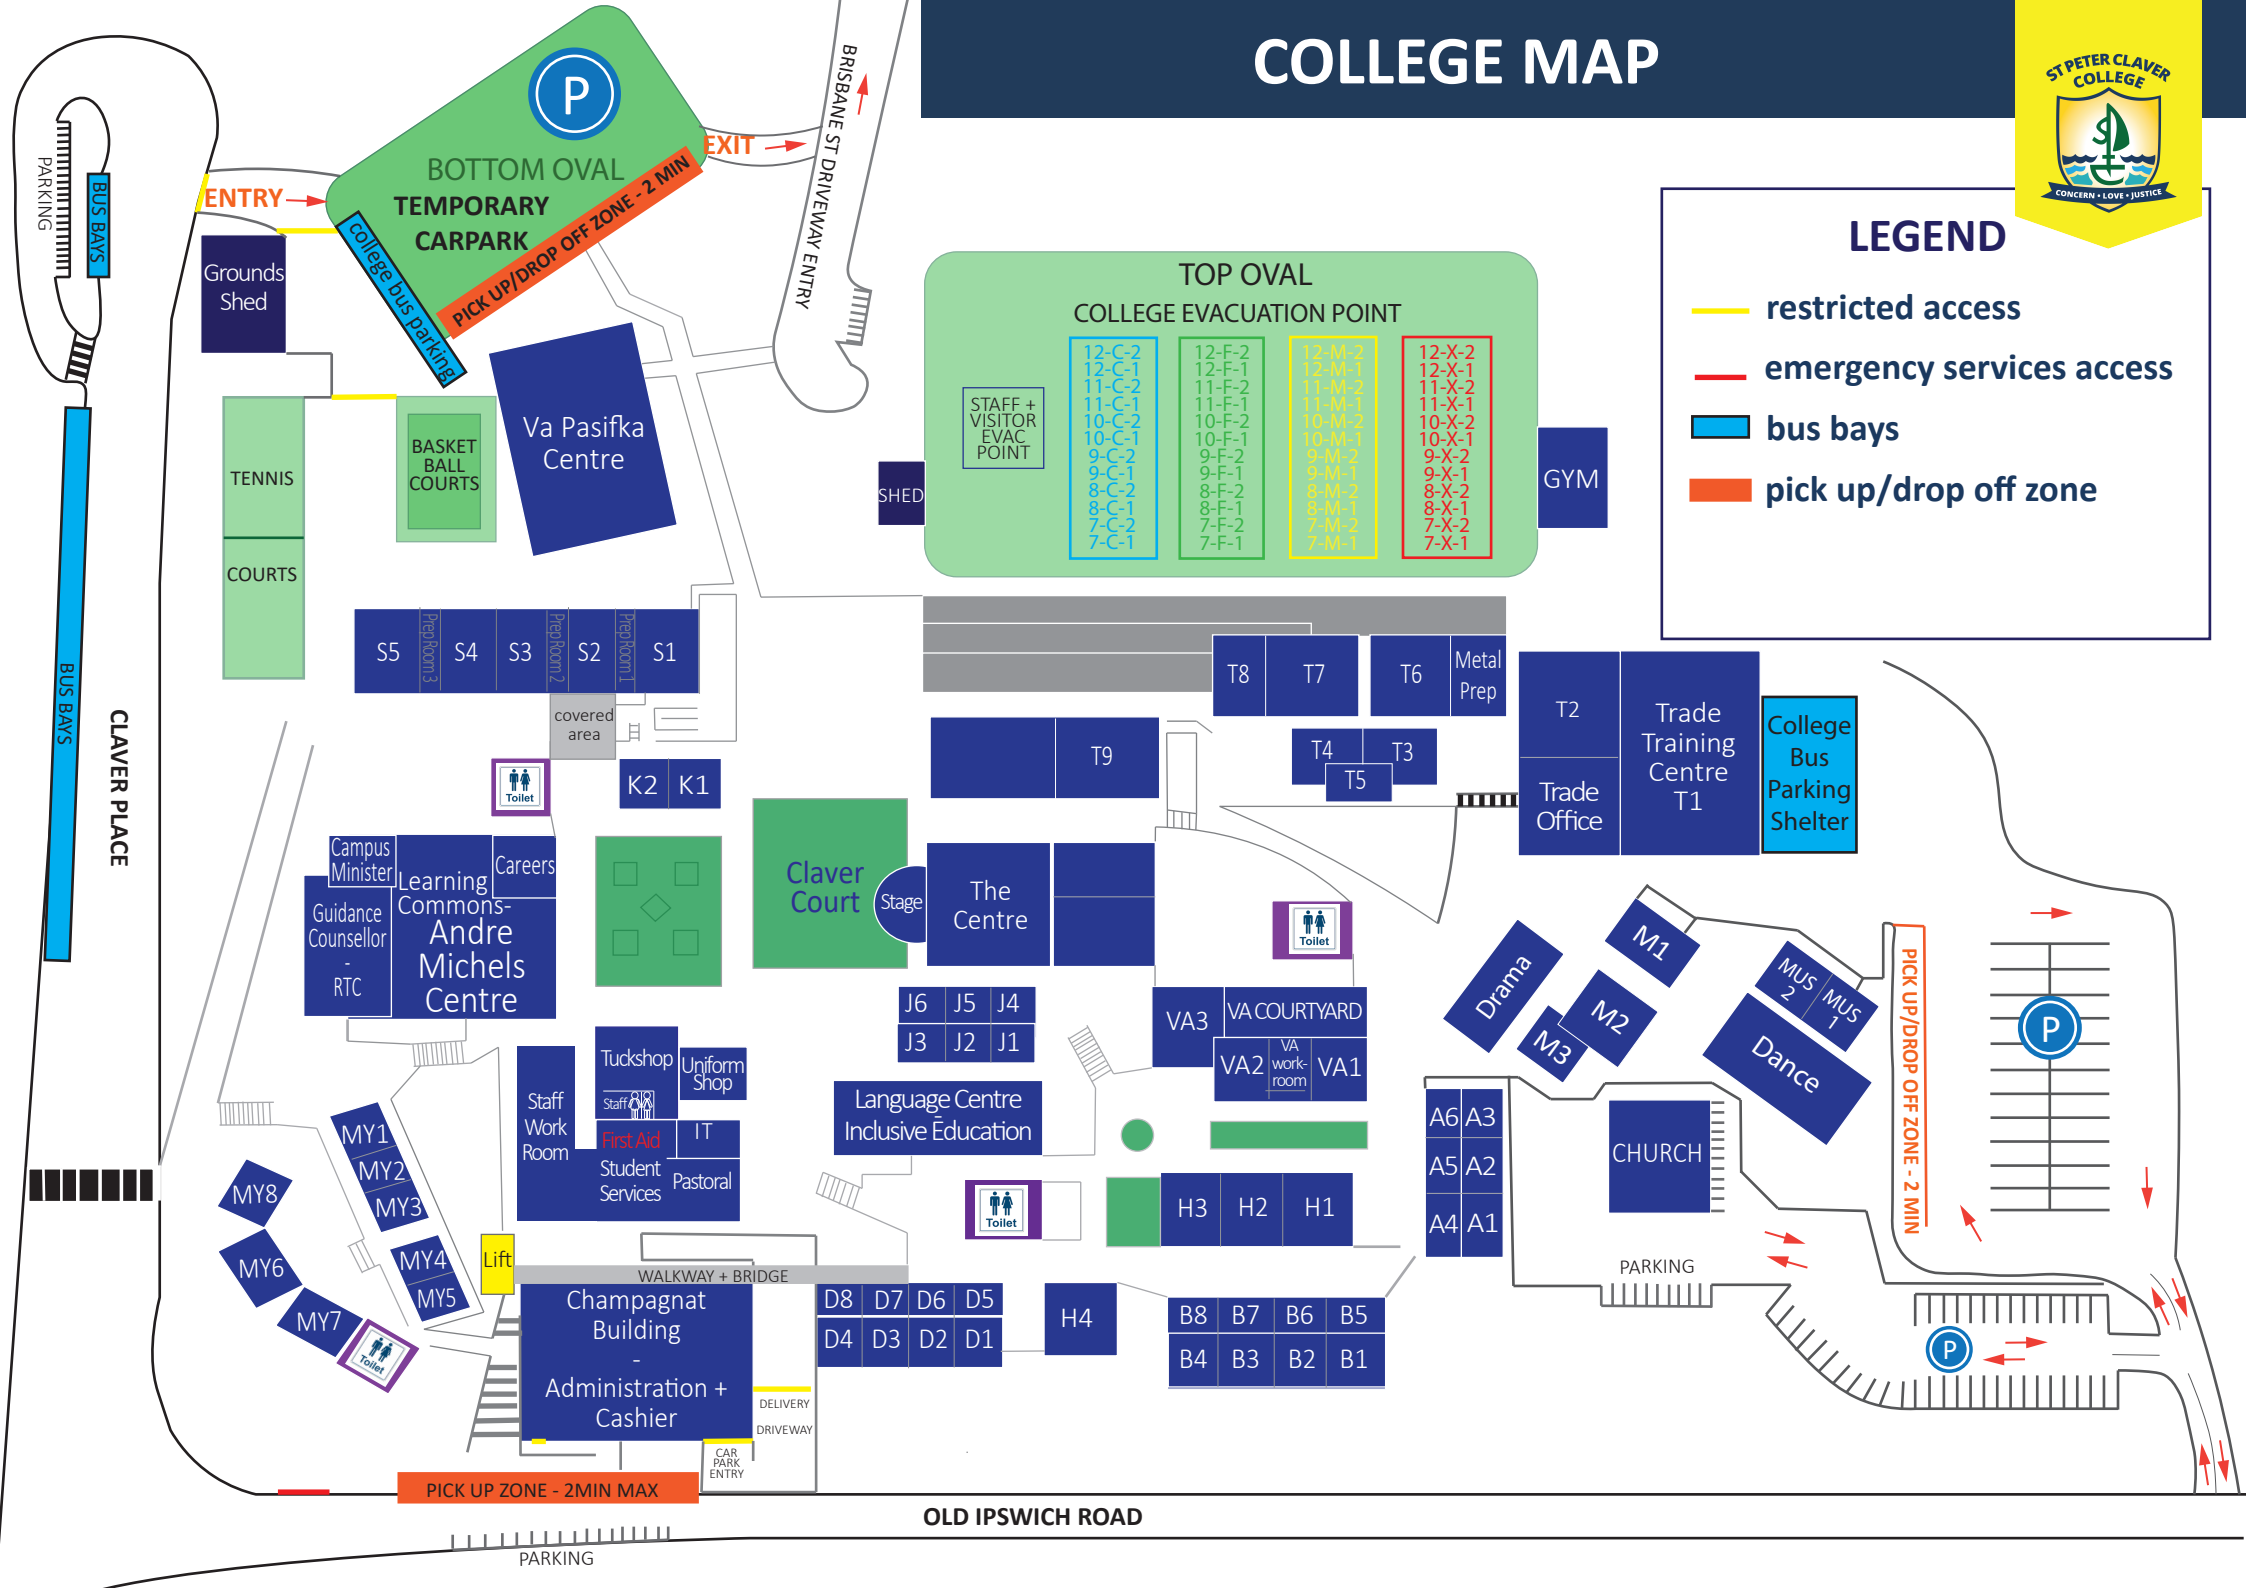

COLLEGE MAP

LEGEND

- restricted access
- emergency services access
- bus bays
- pick up/drop off zone

TOP OVAL COLLEGE EVACUATION POINT

12-C-2	12-F-2	12-M-2	12-X-2
12-C-1	12-F-1	12-M-1	12-X-1
11-C-2	11-F-2	11-M-2	11-X-2
11-C-1	11-F-1	11-M-1	11-X-1
10-C-2	10-F-2	10-M-2	10-X-2
10-C-1	10-F-1	10-M-1	10-X-1
9-C-2	9-F-2	9-M-2	9-X-2
9-C-1	9-F-1	9-M-1	9-X-1
8-C-2	8-F-2	8-M-2	8-X-2
8-C-1	8-F-1	8-M-1	8-X-1
7-C-2	7-F-2	7-M-2	7-X-2
7-C-1	7-F-1	7-M-1	7-X-1

BUS BAYS

CLAVER PLACE

BRISBANE ST DRIVEWAY ENTRY

PICK UP ZONE - 2MIN MAX

PICK UP/DROP OFF ZONE - 2 MIN

OLD IPSWICH ROAD

PARKING

Grounds Shed

D8 D7 D6 D5
D4 D3 D2 D1

B8 B7 B6 B5
B4 B3 B2 B1

Toilet

Toilet

covered area

Lift

WALKWAY + BRIDGE

DELIVERY DRIVEWAY
CAR PARK ENTRY

SHED

GYM

STAFF + VISITOR EVAC POINT

College bus parking

PICK UP/DROP OFF ZONE - 2 MIN

ENTRY

EXIT

P